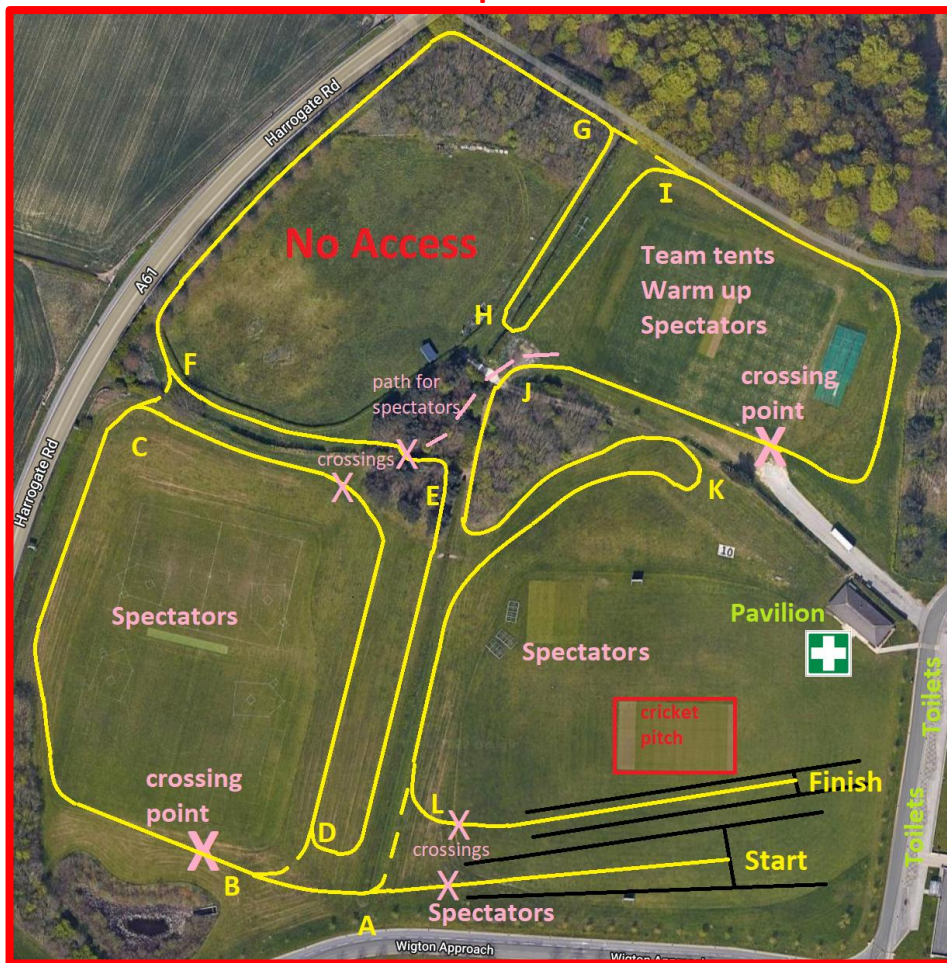

ESAA XC Cup Final: Saturday 3rd December 2022

General Course Map and Race Routes

12:15 Junior Girls 2370m

Start-A-B then loop B-C-D-B then lap B-C-D-E-F-G-(miss H)-I-J-K-L-Finish

12:40 Junior Boys 2530m

Start-A-B then loop B-C-D-B then lap B-C-D-E-F-G-H-I-J-K-L-Finish

13:05 Inter Girls 2530m same route as Junior Boys

13:30 Inter Boys 4390m

Start-A-B then loop B-C-D-B then two laps

B-C-D-E-F-G-H-I-J-K-L. On lap 1 go to A-B. On lap 2 go to Finish

13:55 Senior Girls 3150m

Laps 2&3: B-C-(miss D-E)-F-G-H-I-J-K-L. On lap 2 go to A-B. On lap 3 go to Finish